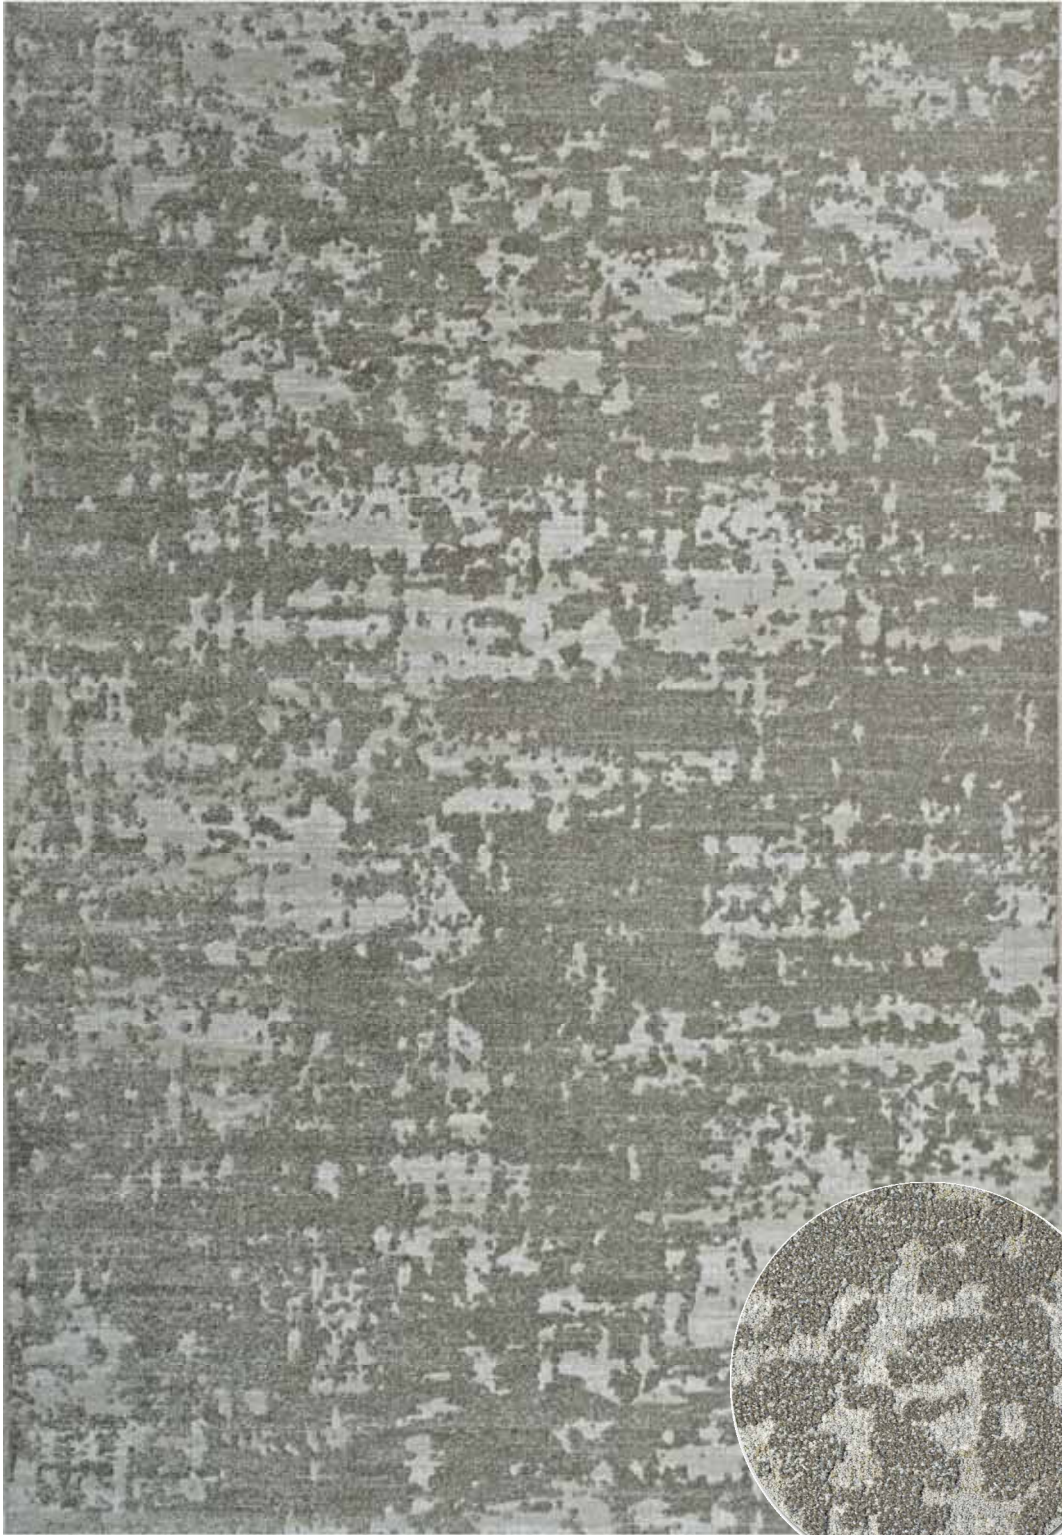

041 - 0007 7121

80/150 133/195 160/230 200/290 240/340