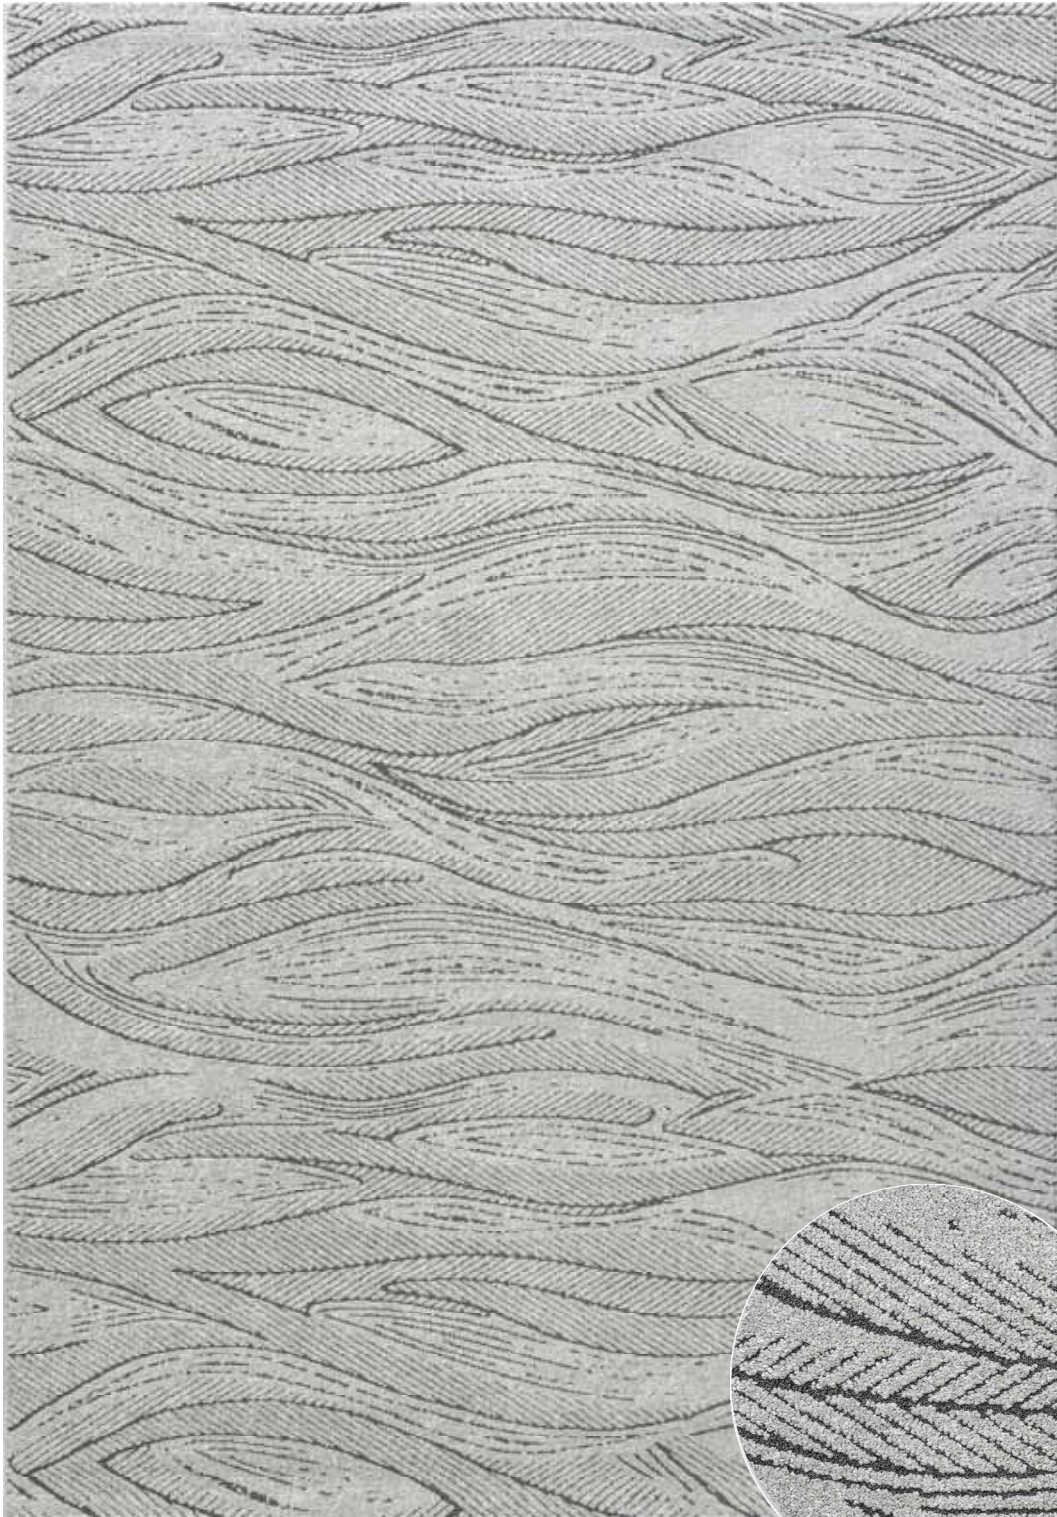

041 - 0026 2131

New

80/150 133/195 160/230 200/290 240/340