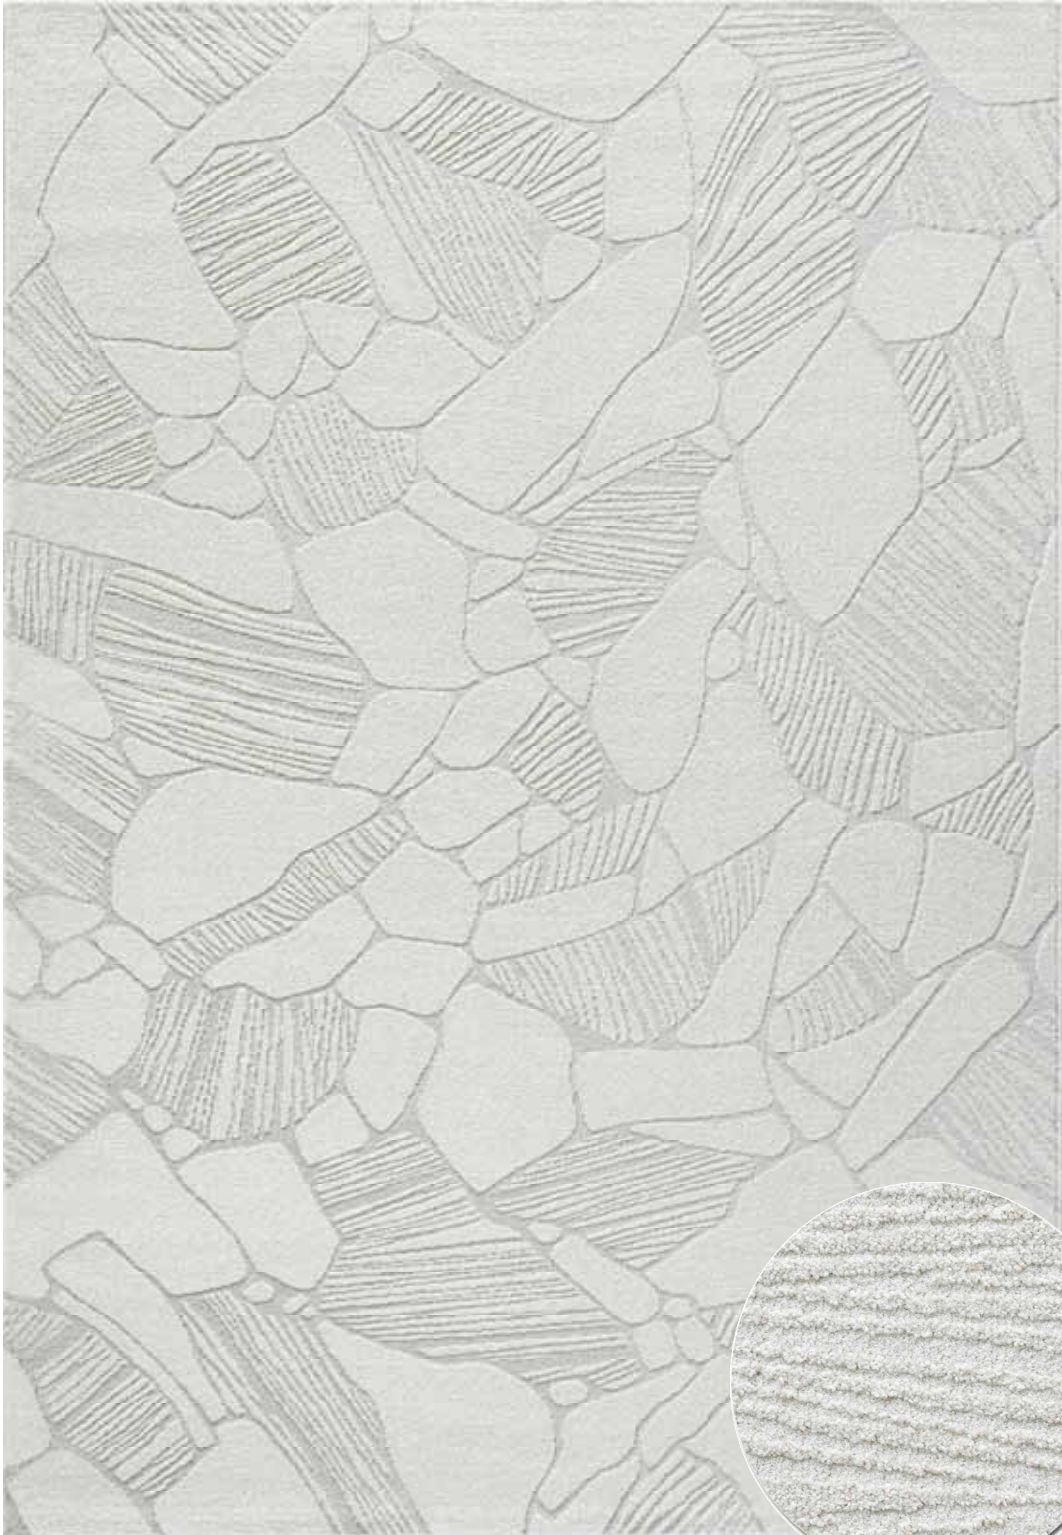

041 - 0030 6161

New

133/195 160/230 200/290 240/340