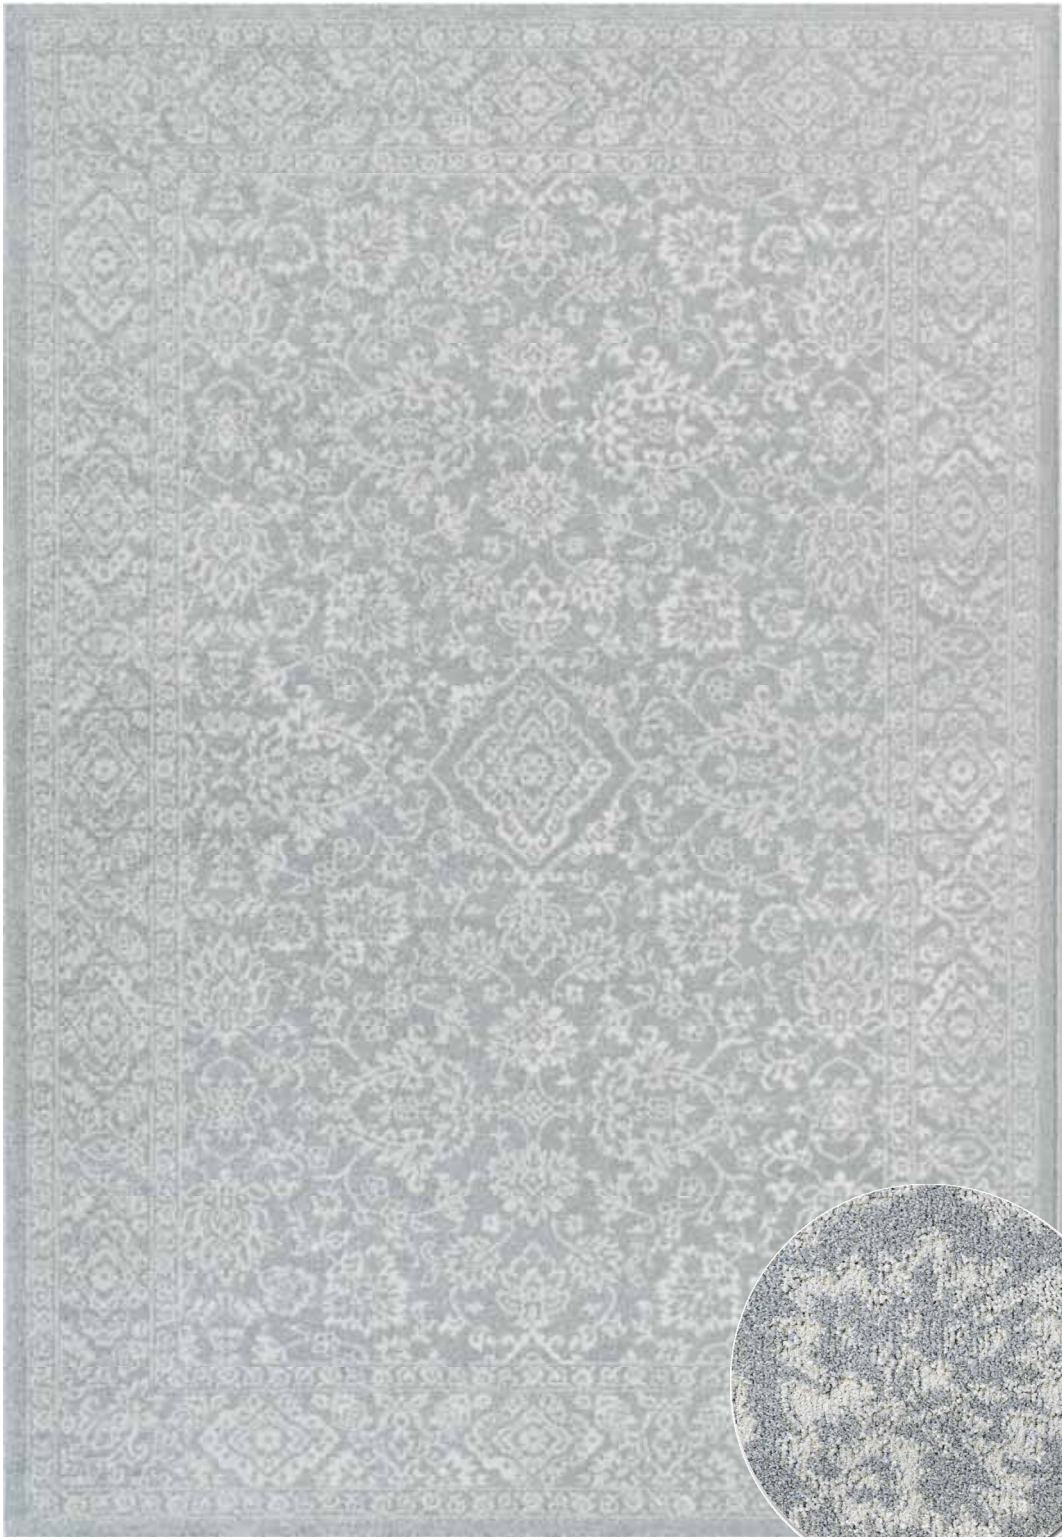

041 - 0004 2161

New

133/195 160/230 200/290